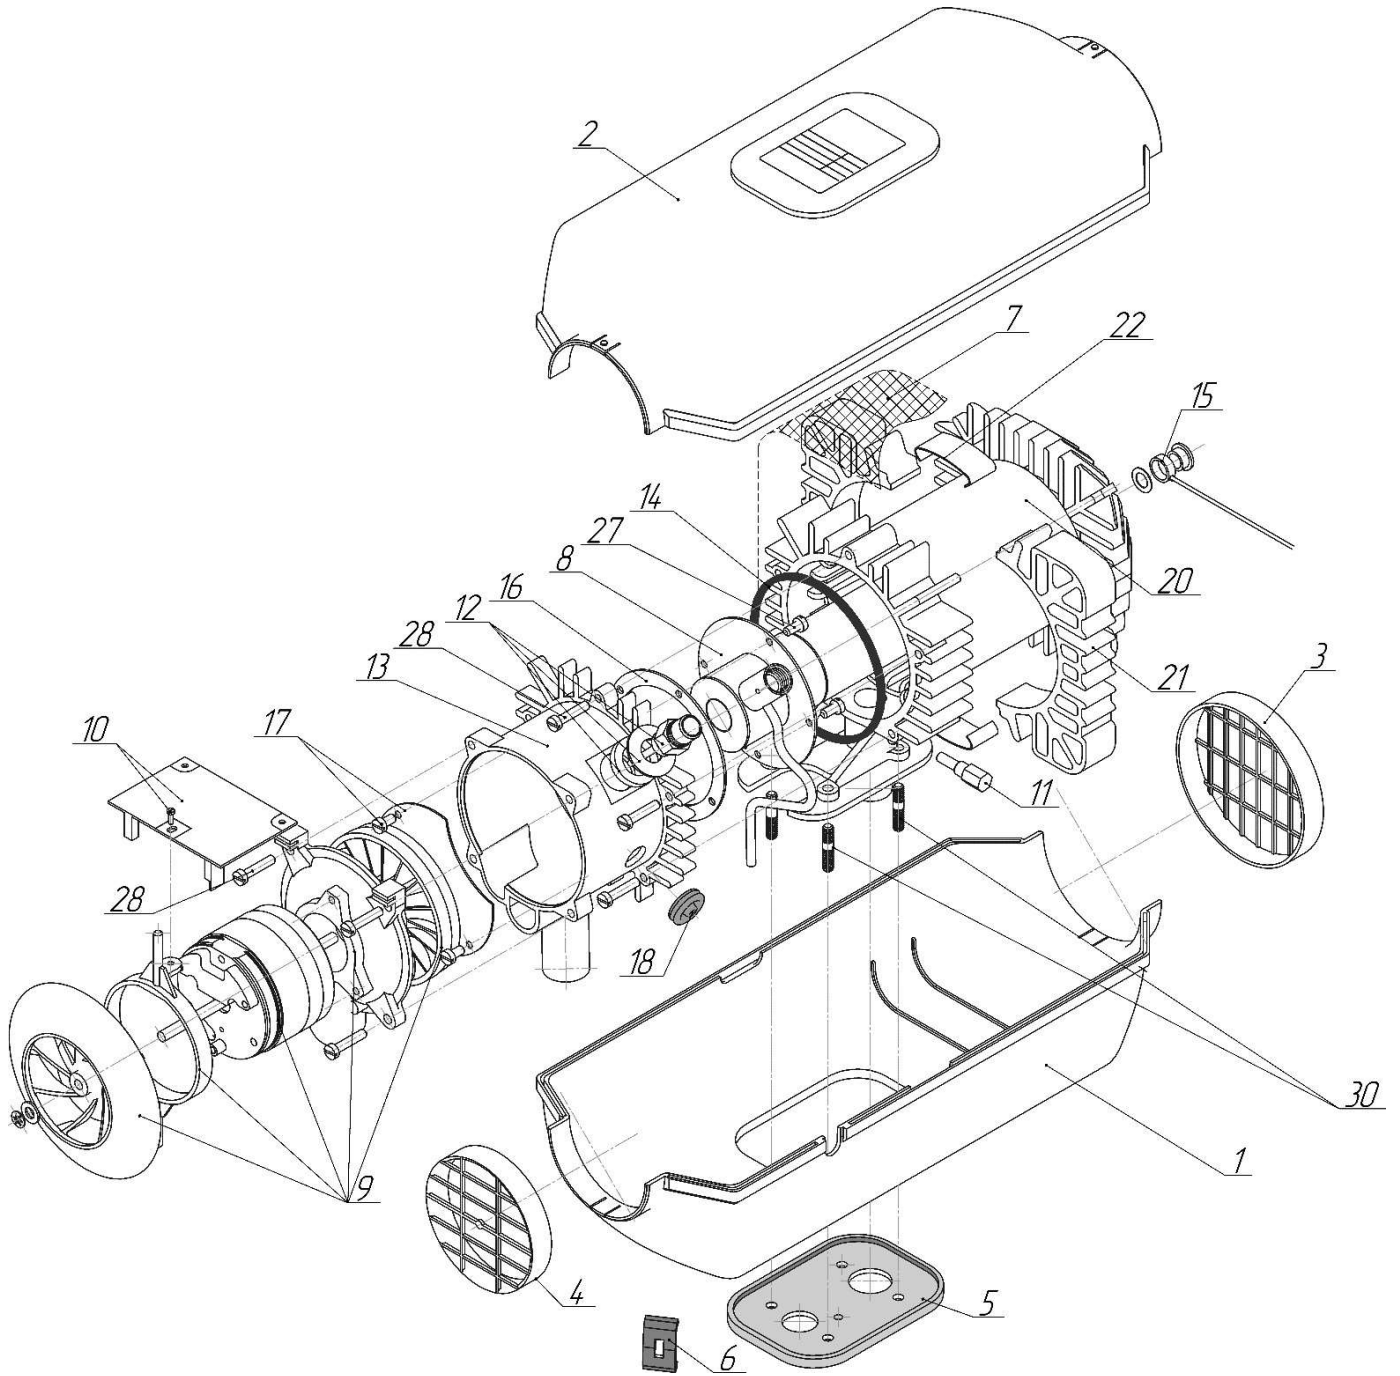

No	Part/assembly description and designation	Notes	Air 4D (24V) ASSY 4760	Air 4D ASSY 4765	Air 4D (24V) ASSY 5150	Air 4D ASSY 5155	Air 4D (24V) ASSY 5375	Air 4D ASSY 5380	Air 4D ASSY 5780	Air 4D (24V) ASSY 5735	Air 4D ASSY 5740	Air 4D (24V) ASSY 5745	Air 4D ASSY 5750
	Air heater number		1	2	3	4	5	6	7	8	9	10	11
17	Fuel system mounting kit												
	ASSY 9024		1	1	1	1			1	1	1		
18	Wiring harnesses mounting kit												
	ASSY 9050		1	1	1	1			1	1	1		
20	Fuel supply line												
	p.879	L=5,5 m	1	1	1	1			1	1	1		
22	Exhaust pipe												
	p.1106	Metal hose L=1 m	1	1	1	1			1				
	ASSY 5381	L=1 m								1	1		
23	Duplicate of label												
	p.5104		1		1		1						
	p.5105			1		1		1					
	p.6321								1				
	p.6279									1		1	
	p.6280										1		1
48	Heat insulation (28x5x450)		1	1	1	1			1				