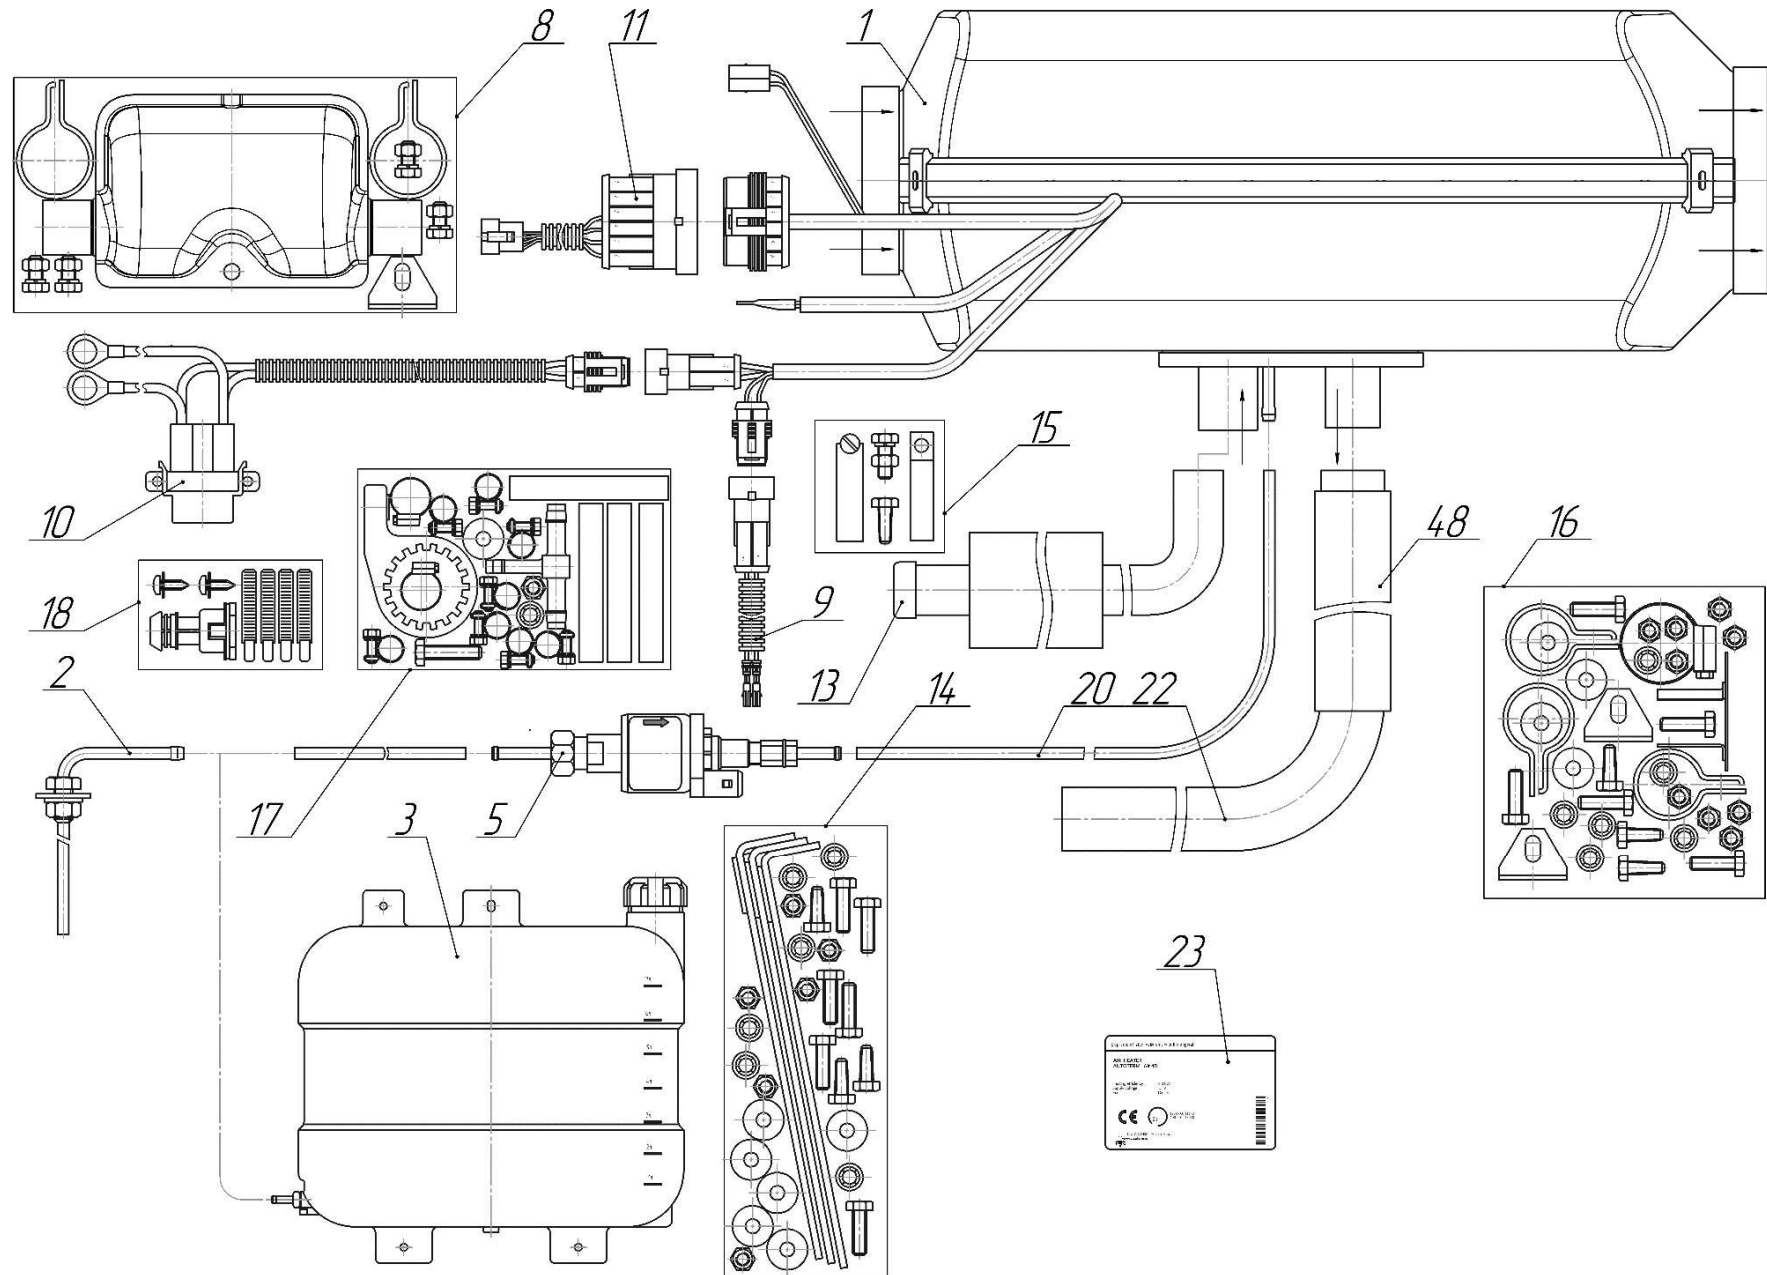

To facilitate ordering, use the manufacturer's spare parts numbers in the tables below.

---

Figure 1 – Contents of the installation kit

**Table 1**

№	Part/assembly description and designation	Notes	Air 4D (24V)	Air 4D ASSY	Air 4D (24V)	Air 4D ASSY	Air 4D (24V)	Air 4D ASSY	Air 4D ASSY	Air 4D (24V)	Air 4D ASSY	Air 4D (24V)	Air 4D ASSY
			ASSY 4760	4765	ASSY 5150	5155	ASSY 5375	5380	5780	ASSY 5735	5740	ASSY 5745	5750
	Air heater number		1	2	3	4	5	6	7	8	9	10	11
1	Heater												
	ASSY 4761	24V	1		1		1						
	ASSY 4766	12V		1		1		1					
	ASSY 5781	12V							1				
	ASSY 5736	24V								1		1	
	ASSY 5741	12V									1		1
2	Fuel intake												
	ASSY 807		1	1	1	1				1	1		
3	Fuel tank												
	ASSY 291 or ASSY 4121	БТ7-Ш or БТ7-Ш2	1	1	1	1				1	1		
5	Fuel pump												
	P0631 24V	Thomas Magnete	1										
	P0630 12V	Thomas Magnete		1									
	ASSY 5032	TH11-6,8ml-24V			1					1			
	ASSY 5030	TH11-6,8ml-12V				1			1		1		
8	Exhaust silencer												
	ASSY 3944		1	1	1	1			1	1	1		
9	Fuel pump harness												
	ASSY 2061		1	1	1	1			1	1	1		
10	Power supply harness												
	ASSY 4007	24V	1	1	1	1			1	1	1		
11	Control panel harness												
	ASSY 2067		1	1	1	1			1	1	1		
13	Air intake pipe with silencer												
	ASSY 2552		1	1	1	1			1	1	1		
14	Fuel tank БТ7 installation kit												
	ASSY 9020		1	1	1	1				1	1		
15	Air intake mounting kit												
	ASSY 9021		1	1	1	1			1	1	1		
16	Exhaust pipe and heater mounting kit												
	ASSY 9022		1	1	1	1			1	1	1		